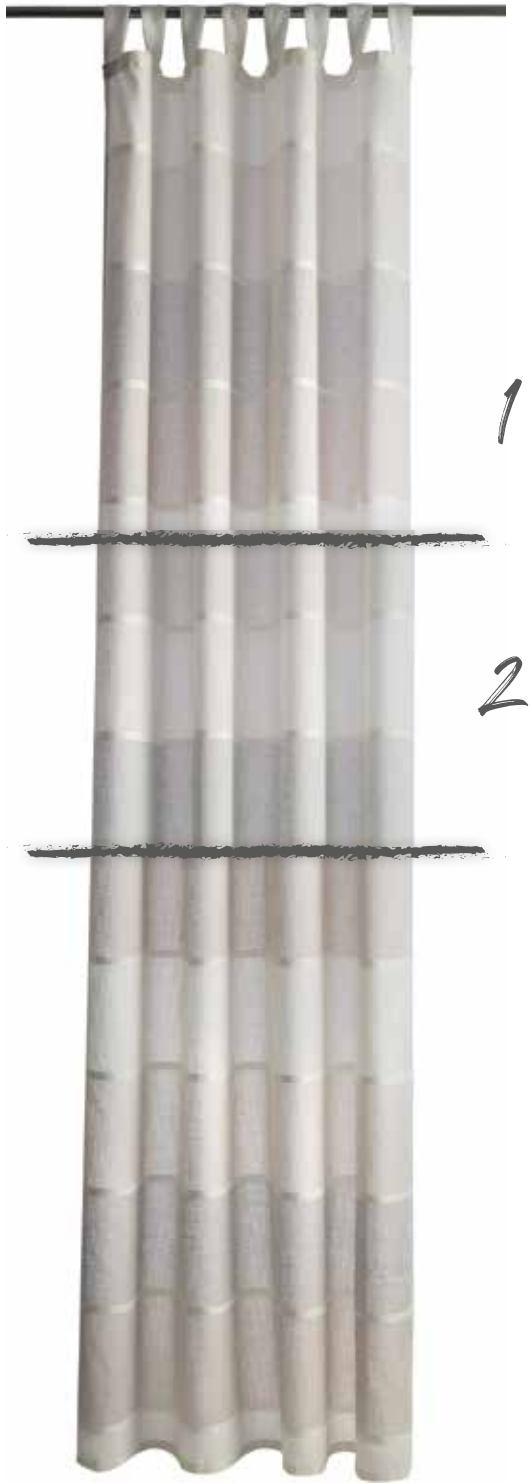

Lennardt
Schlaufenschal
ca. 140 x 255 cm

1. 5873-08 creme
2. 5873-15 beige