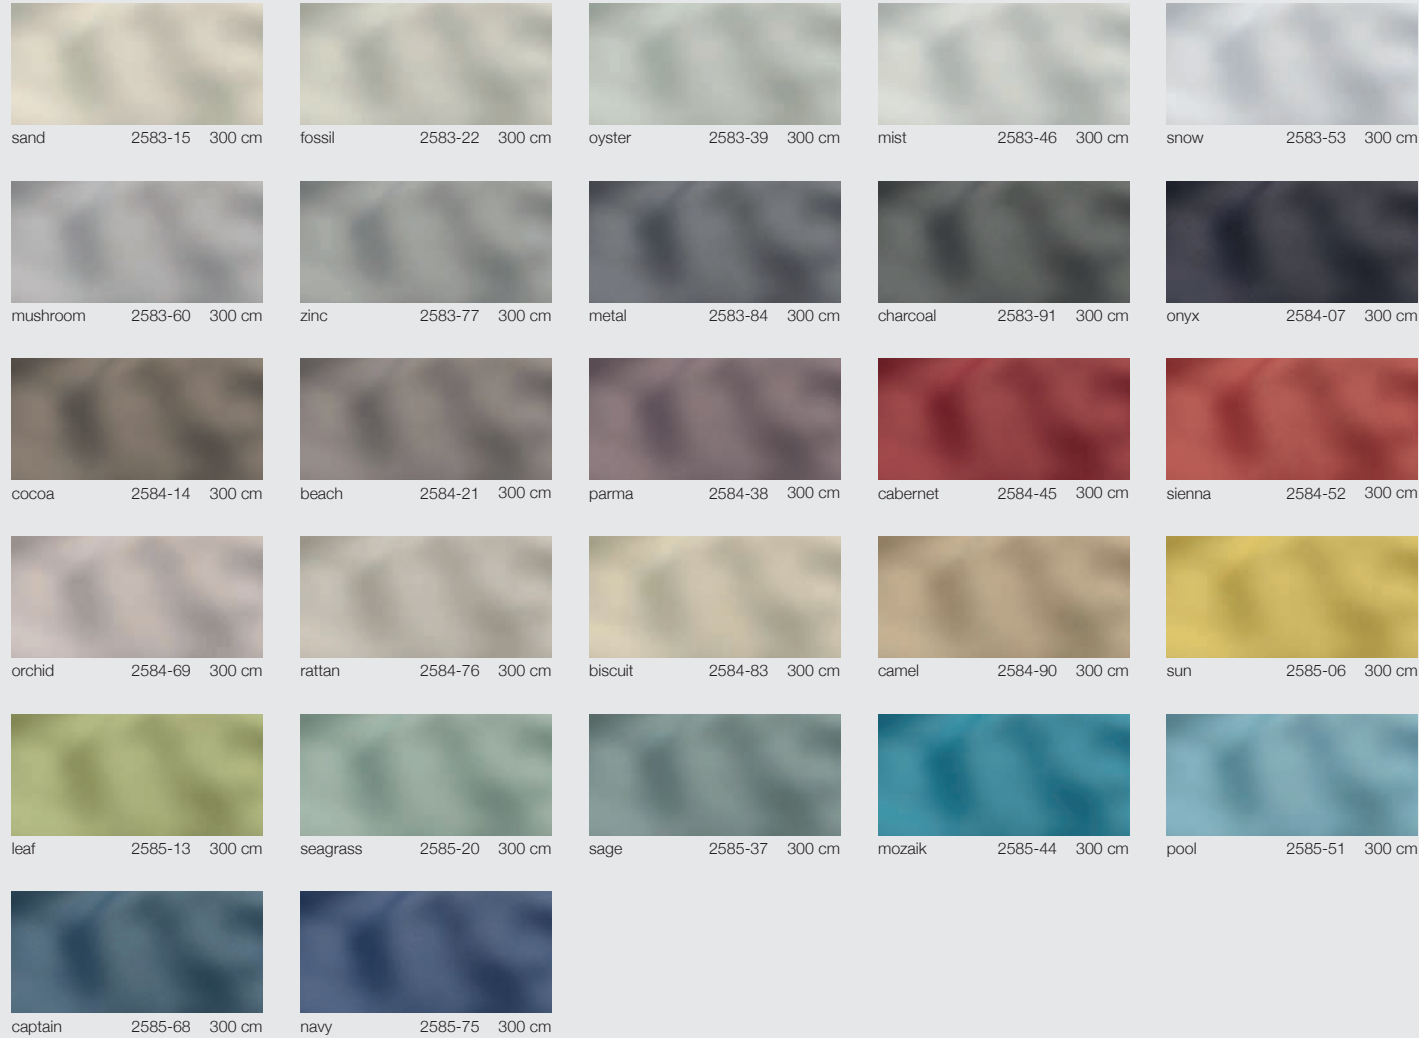

Starlight FR

Dimout dimout