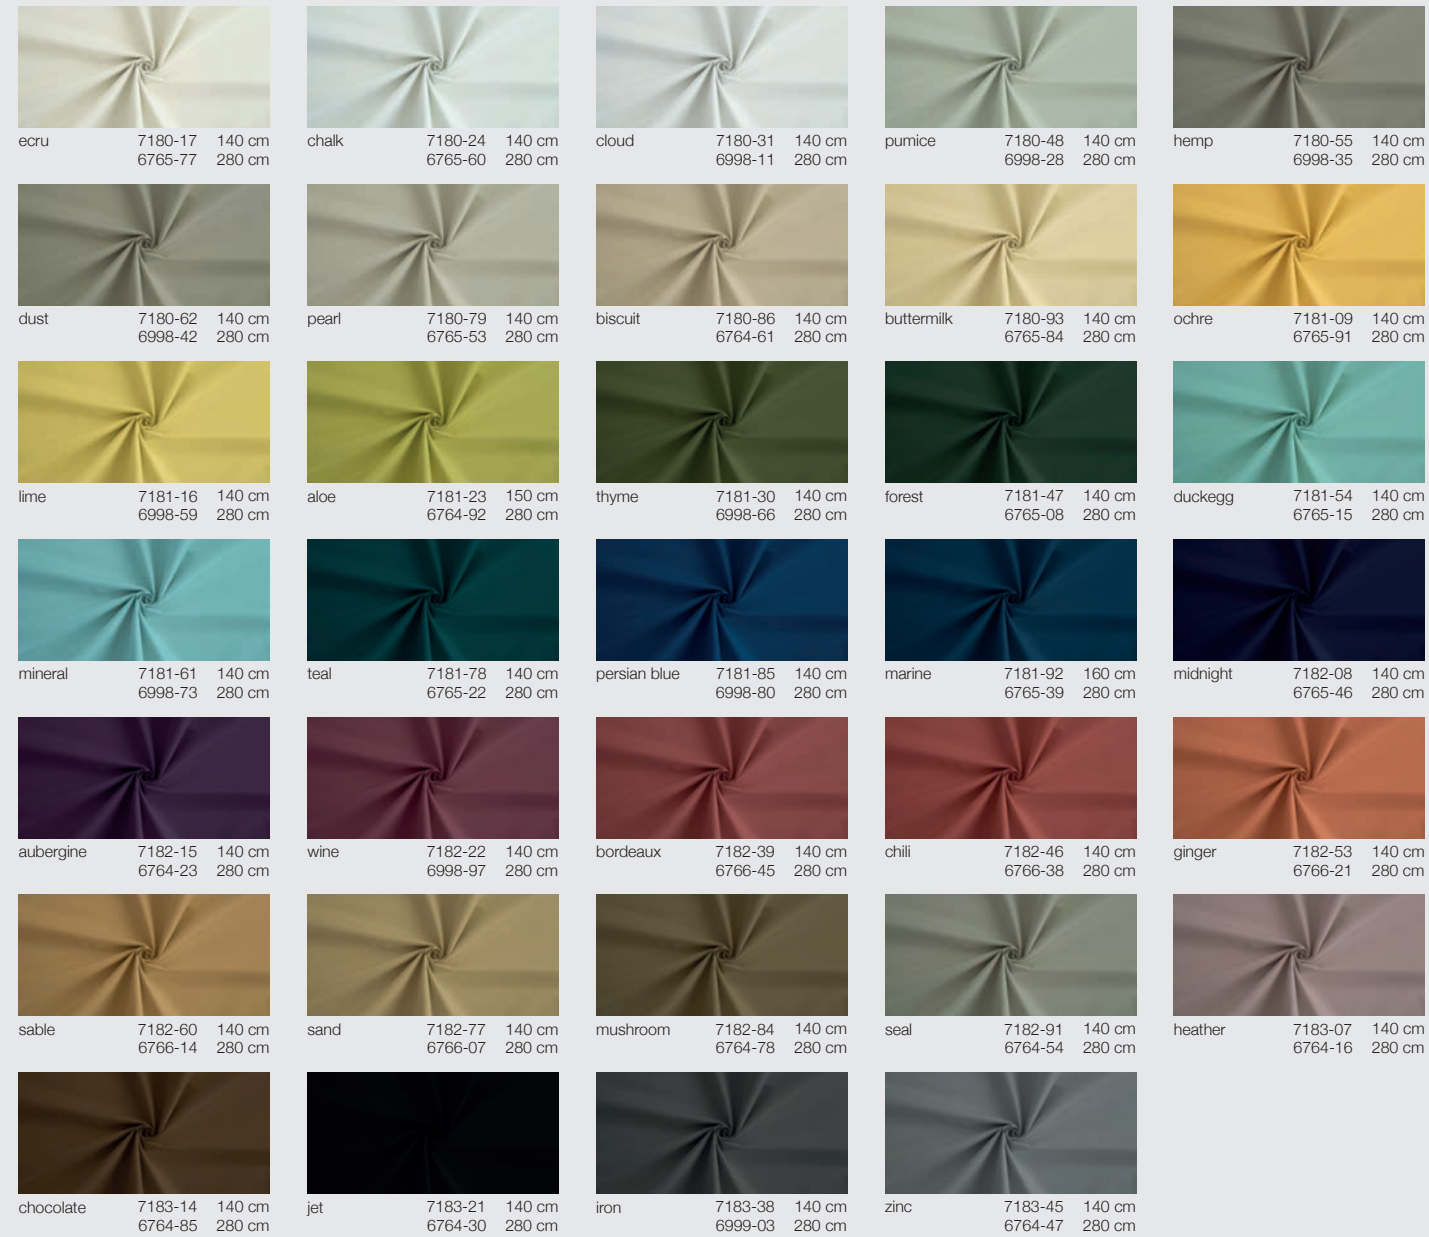

Eclipse FR

Blackout blackout

Eclipse FR

Blackout blackout

Name name	Eclipse FR	Schwerentflammbarkeit flame resistance	DIN 4102 B1
Artikelnummer article number	7180 - 7183 (140 cm) 6764 - 6766; 6998 - 6999 (300 cm)	Lichtechtheit lightfastness	5
Anzahl Farben number of colourways	34	IMO	zertifiziert certified
Höhe/Breite height/width	ca. 140 cm ca. 280 cm (H)	Einsprung shrinkage	ca. 0-1%
Rapport horizontal repeat horizontal	---	Martindale martindale	---
Rapport vertikal repeat vertical	---	Beschwerungsband weight band	nein no
Gewicht weight	ca. 360 g/lfm – 140 cm ca. 720 g/lfm – 280 cm	Schallabsorption sound absorption	---
Komposition composition	100% Polyester (PES) FR	Pflege care labeling