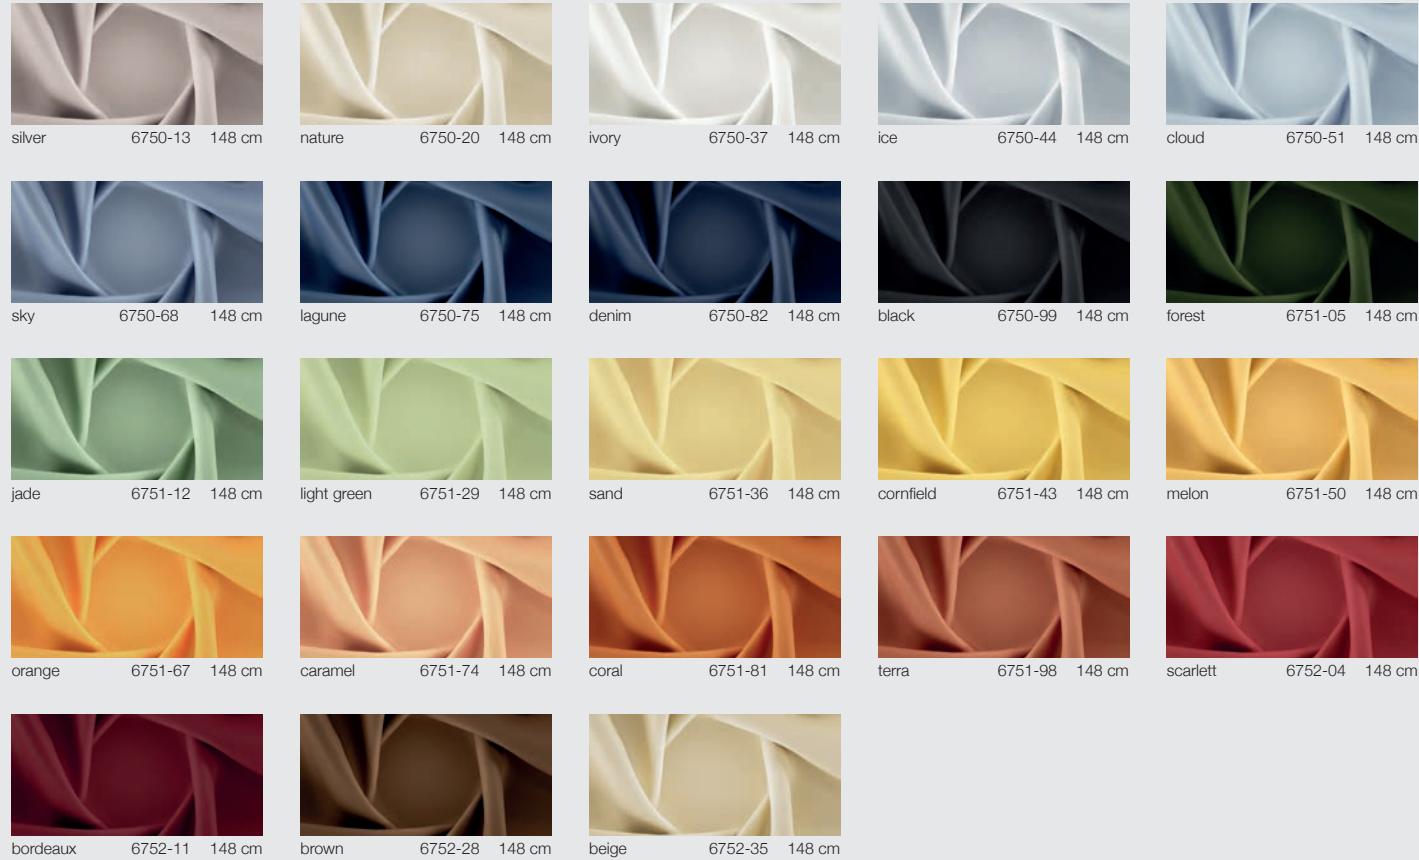

Sunrise FR

Dimout
dimout